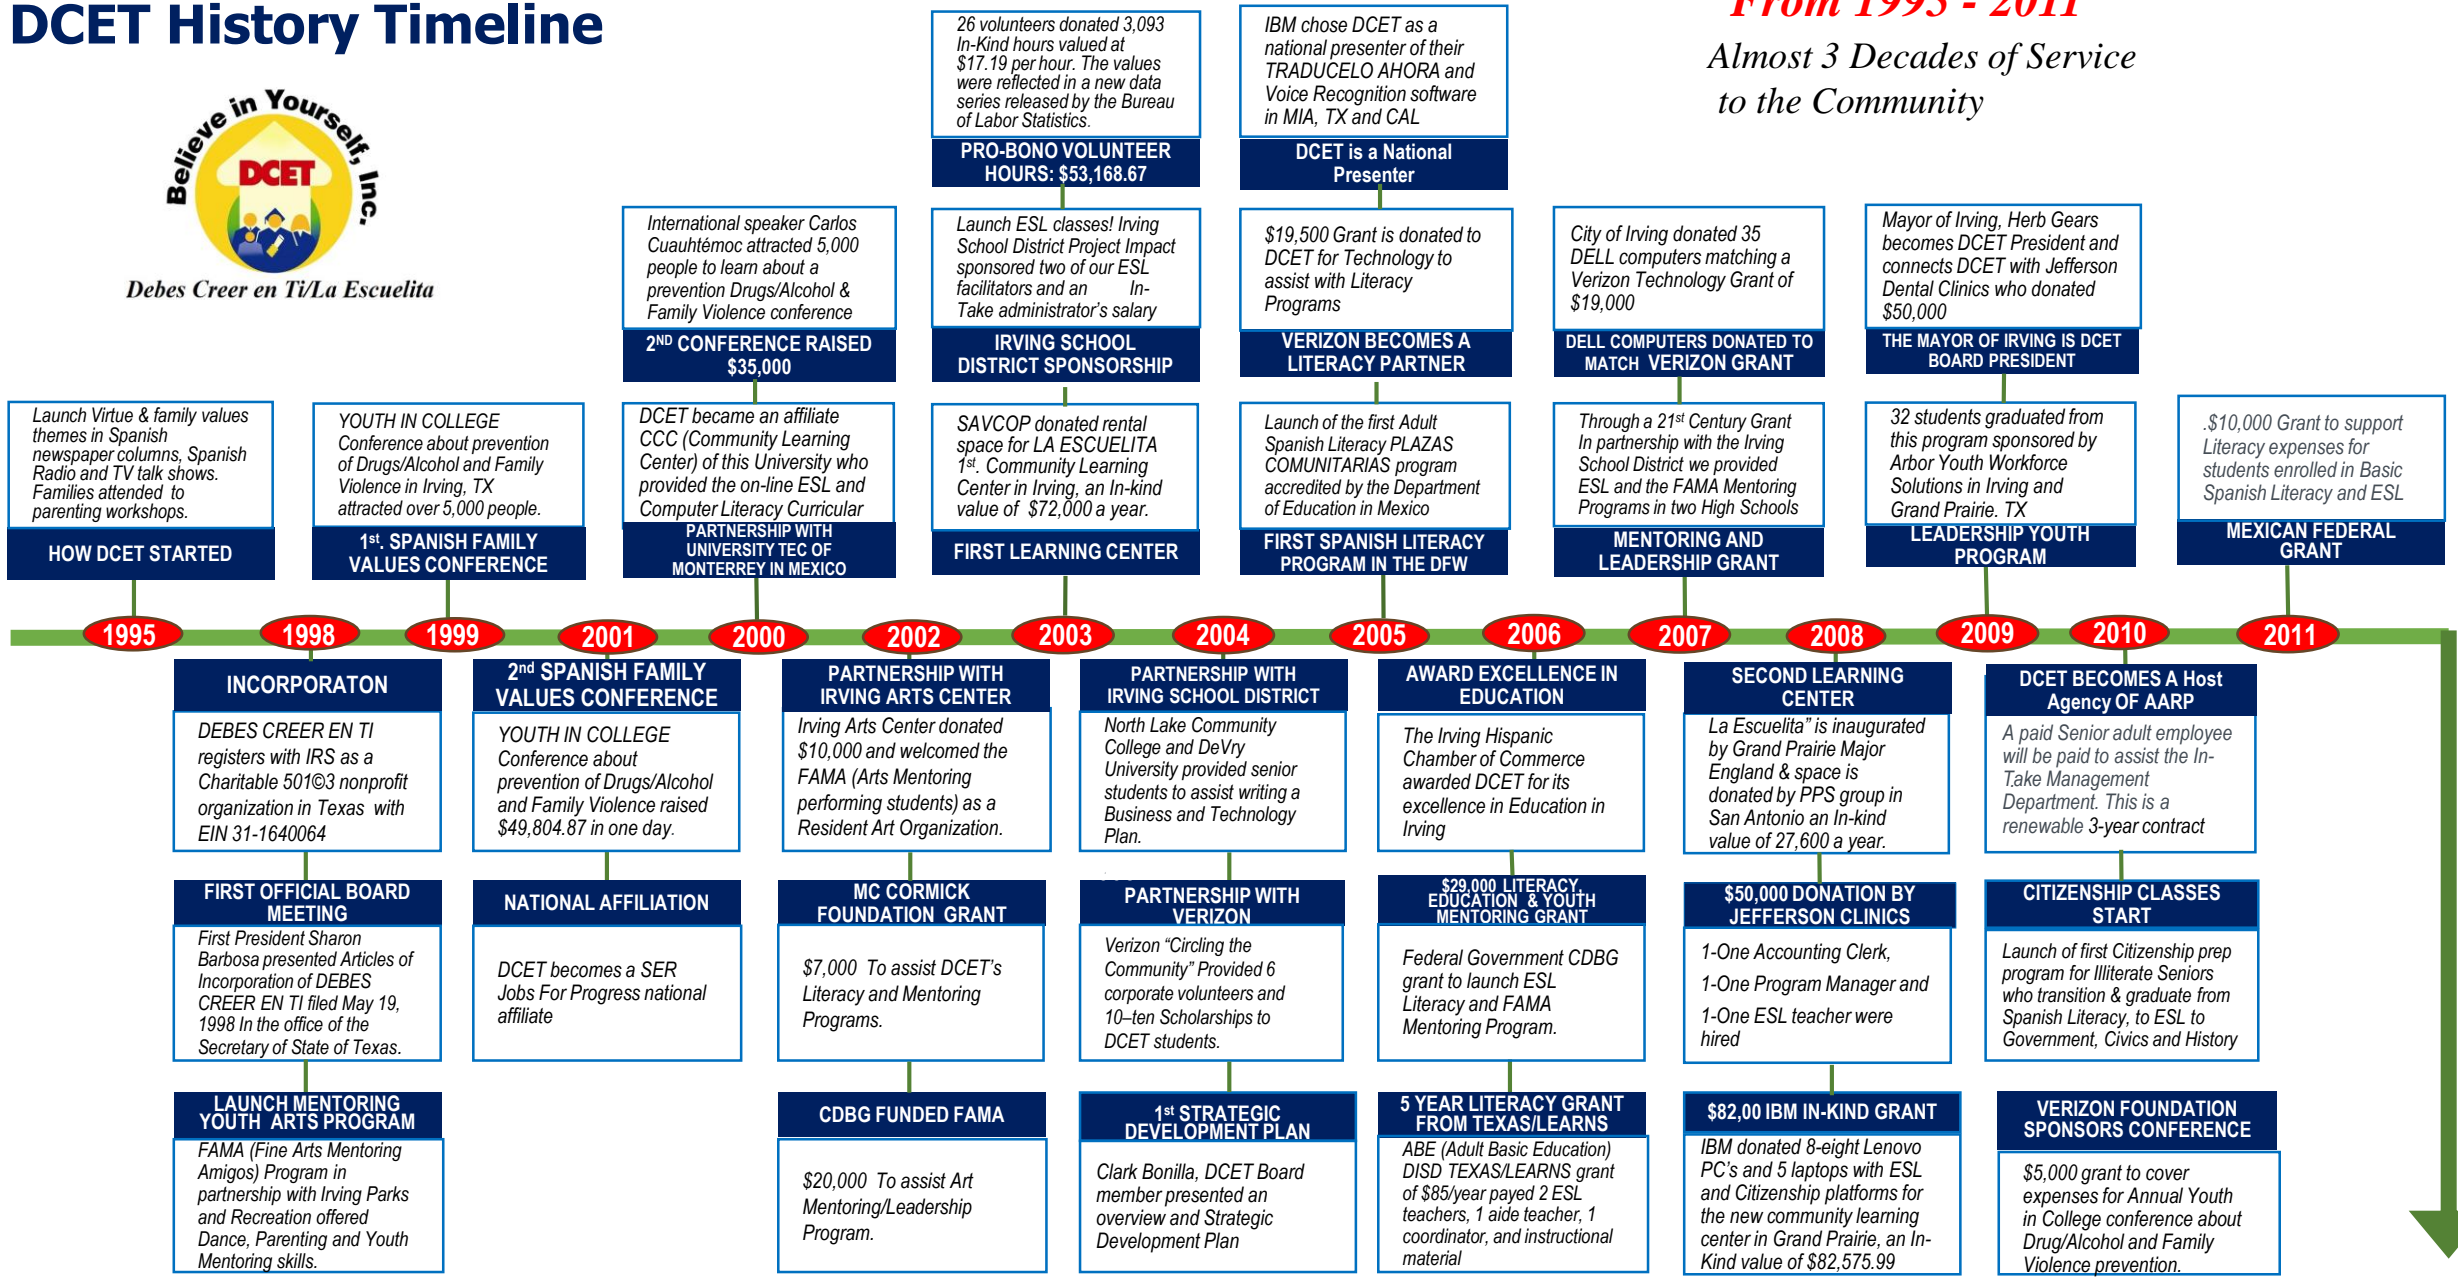

DCET History Timeline

From 1995 - 2011
Almost 3 Decades of Service to the Community

From 2012 - 2024

DCET History Timeline

*Almost 3 Decades of Service
to the Community*

Debes Creer en Ti/La Escuelita